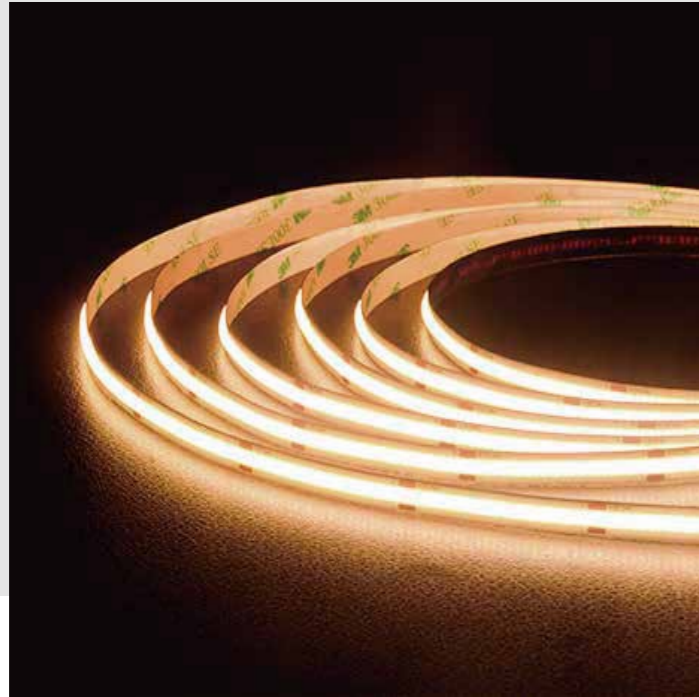

SL-COB-896RGBW

SL-COB-840RGBWW

SL-COB-608CCT

SL-COB-630SM16703

MODEL NO.	COLOR	POWER	CRI	LUMEN	LED QMY	VOLTAGE	FPCB	PITCH
SL-COB-608CCT	2700-6500K	22W	90	80LM/W	608Chips/m	12/24V	10mm	13mm/26.3mm
SL-COB-450RGB	RGB	15W	/	/	450Chips/m	12	10mm	20mm
SL-COB-480RGB	RGB	15W	/	/	480Chips/m	24V	10mm	50mm
SL-COB-810RGB	RGB	15W	/	/	810Chips/m	12	10mm	11.11mm
SL-COB-840RGB	RGB	15W	/	/	840Chips/m	24V	10mm	25mm
SL-COB-896RGBW	RGBW	16W	/	/	896Chips/m	24V	12mm	62.5mm
SL-COB-840RGBWW	RGBWW	16W	/	/	840Chips/m	24V	12mm	41.6mm
SL-COB-630SM16703	Digital RGB	10W/14W	/	/	630Chips/m	12/24V	12mm	71.42mm/100mm

COB LED STRIP

HIGH EFFICIENCY COB LED STRIP

MODEL NO.	COLOR	POWER	CRI	LUMEN	LED QMY	VOLTAGE	FPCB	PITCH
SL-COB-480H8	2700/3000/4000/6500K	9W	95	130LM/W	480Chips/m	24V	8mm	50mm
SL-COB-480H10	2700/3000/4000/6500K	12W	95	130LM/W	480Chips/m	24V	10mm	50mm