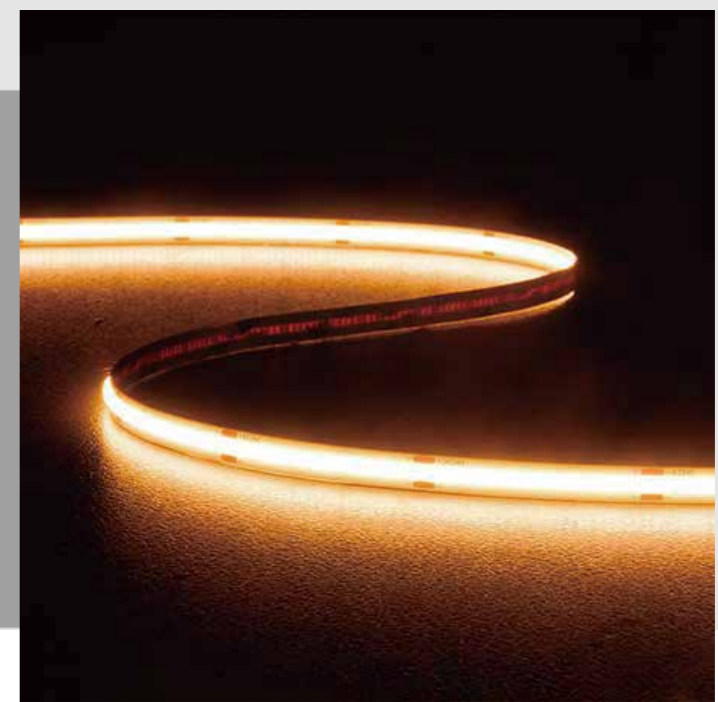

SUPER LENGTH CONSTANT CURRENT COB LED STRIP

MODEL NO.	COLOR	POWER	CRI	LUMEN	LED QMY	VOLTAGE	FPCB	PITCH	PACKING
SL-COB-360C15	2700/3000/4000/6500K	10W	90	85LM/W	360Chips/m	24V	10mm	50mm	15M/ROLL
SL-COB-480C30	2700/3000/4000/6500K	10W	90	85LM/W	480Chips/m	48V	10mm	50mm	30M/ROLL