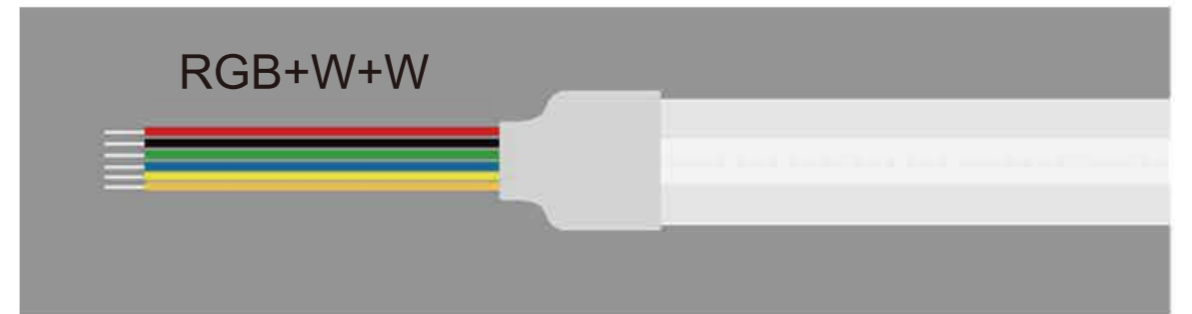

CRI > 70
The true color of the subject is poor

CRI > 80
The true color of the subject is slightly lacking

CRI > 90
The real color of the illuminated object has a high degree of restoration

COB LED STRIP

SL-COB-450RGB

SL-COB-896RGBW

SL-COB-840RGBWW

SL-COB-608CCT

SL-COB-630SM16703

MODEL NO.	COLOR	POWER	CRI	LUMEN	LED QMY	VOLTAGE	FPCB	PITCH
SL-COB-608CCT	2700-6500K	22W	90	80LM/W	608Chips/m	12/24V	10mm	13mm/26.3mm
SL-COB-450RGB	RGB	15W	/	/	450Chips/m	12	10mm	20mm
SL-COB-480RGB	RGB	15W	/	/	480Chips/m	24V	10mm	50mm
SL-COB-810RGB	RGB	15W	/	/	810Chips/m	12	10mm	11.11mm
SL-COB-840RGB	RGB	15W	/	/	840Chips/m	24V	10mm	25mm
SL-COB-896RGBW	RGBW	16W	/	/	896Chips/m	24V	12mm	62.5mm
SL-COB-840RGBWW	RGBWW	16W	/	/	840Chips/m	24V	12mm	41.6mm
SL-COB-630SM16703	Digital RGB	10W/14W	/	/	630Chips/m	12/24V	12mm	71.42mm/100mm