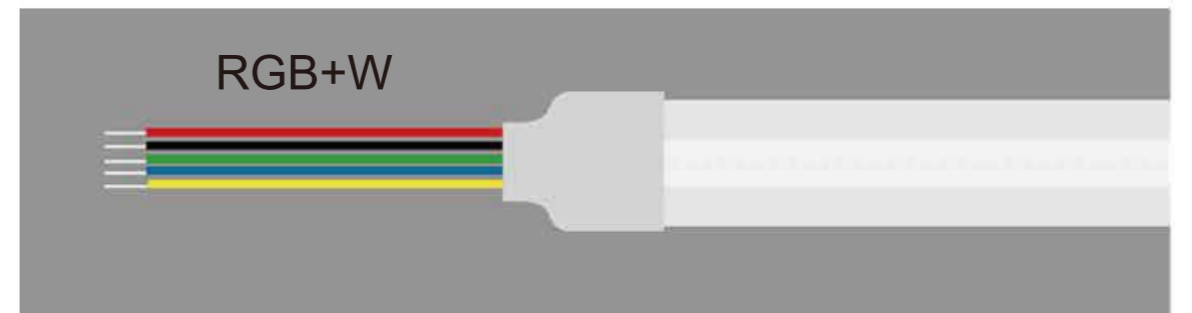

CRI > 70
The true color of the subject is poor

CRI > 80
The true color of the subject is slightly lacking

CRI > 90
The real color of the illuminated object has a high degree of restoration

COB LED STRIP

SL-COB-450RGB

SL-COB-896RGBW

SL-COB-840RGBWW

SL-COB-608CCT

SL-COB-630SM16703

MODEL NO.	COLOR	POWER	CRI	LUMEN	LED QMY	VOLTAGE	FPCB	PITCH
SL-COB-608CCT	2700-6500K	22W	90	80LM/W	608Chips/m	12/24V	10mm	13mm/26.3mm
SL-COB-450RGB	RGB	15W	/	/	450Chips/m	12	10mm	20mm
SL-COB-480RGB	RGB	15W	/	/	480Chips/m	24V	10mm	50mm
SL-COB-810RGB	RGB	15W	/	/	810Chips/m	12	10mm	11.11mm
SL-COB-840RGB	RGB	15W	/	/	840Chips/m	24V	10mm	25mm
SL-COB-896RGBW	RGBW	16W	/	/	896Chips/m	24V	12mm	62.5mm
SL-COB-840RGBWW	RGBWW	16W	/	/	840Chips/m	24V	12mm	41.6mm
SL-COB-630SM16703	Digital RGB	10W/14W	/	/	630Chips/m	12/24V	12mm	71.42mm/100mm