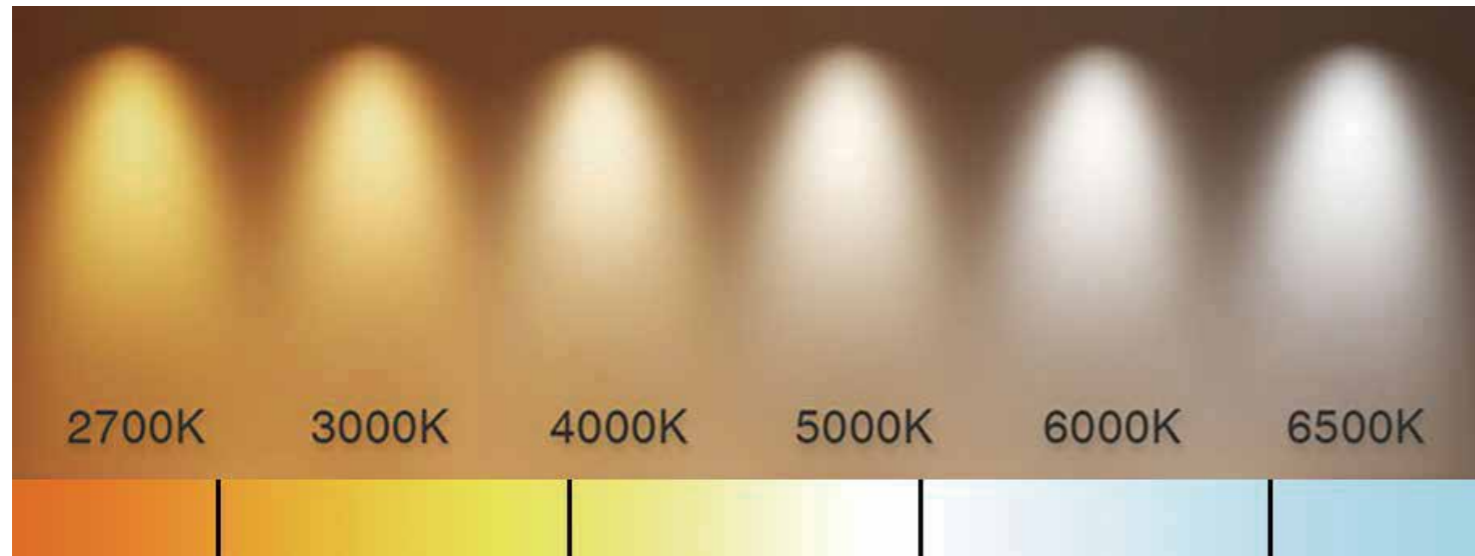

3000K
Warm White

4000K
Natural White

6500K
Cool White

COB LED STRIP

Color Temperature

2700K
Golden Yellow