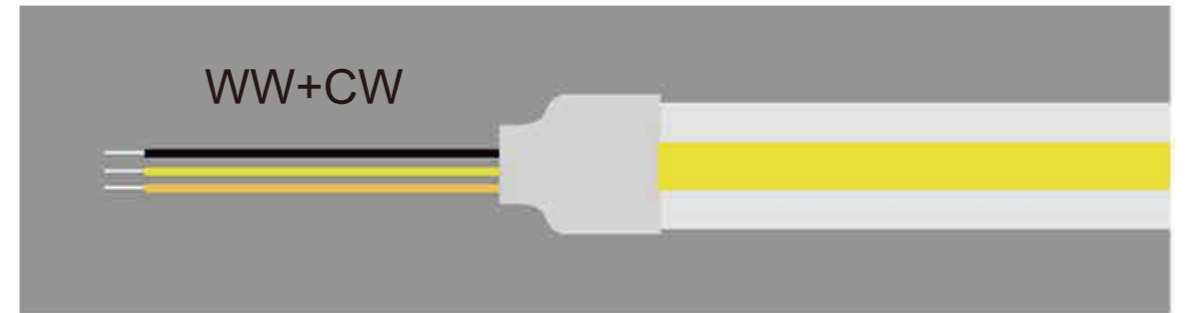

SL-COB-896RGBW

SL-COB-840RGBWW

SL-COB-608CCT

SL-COB-630SM16703

MODEL NO.	COLOR	POWER	CRI	LUMEN	LED QMY	VOLTAGE	FPCB	PITCH
SL-COB-608CCT	2700-6500K	22W	90	80LM/W	608Chips/m	12/24V	10mm	13mm/26.3mm
SL-COB-450RGB	RGB	15W	/	/	450Chips/m	12	10mm	20mm
SL-COB-480RGB	RGB	15W	/	/	480Chips/m	24V	10mm	50mm
SL-COB-810RGB	RGB	15W	/	/	810Chips/m	12	10mm	11.11mm
SL-COB-840RGB	RGB	15W	/	/	840Chips/m	24V	10mm	25mm
SL-COB-896RGBW	RGBW	16W	/	/	896Chips/m	24V	12mm	62.5mm
SL-COB-840RGBWW	RGBWW	16W	/	/	840Chips/m	24V	12mm	41.6mm
SL-COB-630SM16703	Digital RGB	10W/14W	/	/	630Chips/m	12/24V	12mm	71.42mm/100mm